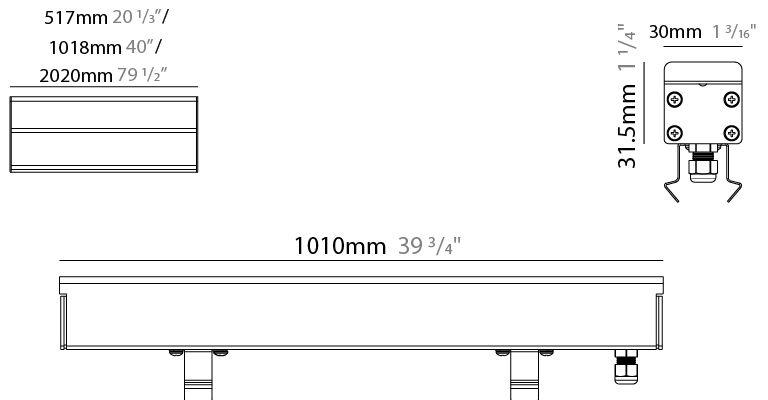

1. To build a product code in our configurator select the specify button on the base model # product page
2. To build a manual product code on this datasheet choose from the options listed below in blue font and add the suffix to the base model #

GENERAL

Series: Ranger 30
Brand: Unonovesette
Division: Exterior
Mounting Type: Recessed
Mounting Location: In-Ground
Subcategory: Drive Over

PHYSICAL

Shape: Rectangle
Length (mm): 1010
Length (in): 39 3/4
Width (mm): 30
Width (in): 1 1/8
Height (mm): 31.5
Height (in): 1 1/4
Light Distribution: Direct
Weight (kg): 0.56
Weight (lbs): 2.45
Load Resistance (kg): 5000
Load Resistance (lbs): 11023
Fixture Finish: Opal White
Fixture Material: Extruded PMMA with Opal
Cable Details: IP67 300mm Cable

ELECTRICAL

Lamp Type: LED
Input Wattage (W): 14.8
Total Output Wattage (W): 12.2
Dimming: Non-Dimming / Phase Dimming (120Vac only) / 0-10V Dimming
Driver Included: No
Driver Location: Remote
Driver Type: Constant Voltage - Universal
Driver Class: Class 2
Input Voltage (V): 120 - 277
Output Voltage (V): 24

LED

Color Temperature (°K): 2200 / 2700 / 3000 / 4000
Max. Delivered Lumen (lm): 800
CRI: >90 CRI
Lamp Life (hrs): 100000

OPTICAL

Optic°: 150
Beam Angle: Diffused
Adjustability: Fixed

RATINGS AND CERTIFICATIONS

Certified By: Certified for North American Standards
IP rating: IP67
IK Rating: IK10

PROJECT	_____
TYPE	_____
SPECIFIER	_____
QUANTITY	_____
DATE	_____